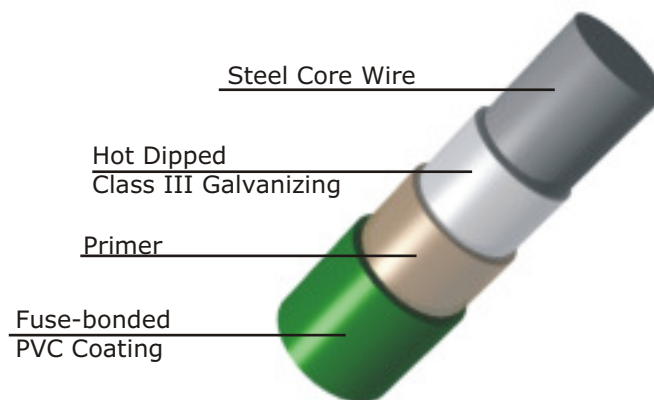

SHEPHERD POULTRY WIRE - IT'S SIMPLY THE BEST

Shepherd PVC -Coated wire mesh is the best quality cage wire available.

We start with steel wire which meets or exceeds ASTM A-90 standards. Shepherd then employs specialized state-of-the-art equipment to weld different gauges. Advanced technology guarantees virtually error-free welding each and every time, producing wire mesh that meets or exceeds ASTM A-185 standards. Our rigid quality control process includes spot-checking welded wire using an oscilloscope which reveals a "perfect weld profile."

Wire is prepared for coating in a seven stage hot cleaning, degreasing and phosphatizing process which ensures clean material for maximum adhesion between metal and the coating.

Welded or hex mesh wire is coated utilizing an exclusive fuse-bonded process by which the PVC coating adheres to the metal. This durable coating makes wire extremely corrosion resistant, impervious to many chemicals and significantly longer lasting than non-coated wire.

When you purchase Shepherd wire, you can be sure that it is simply the very best commercial wire available!

CUT-AWAY VIEW OF SHEPHERD PVC COATED WIRE

Revised 01/11/05

C. E. Shepherd Company

2221 Canada Dry Street, Houston, Texas 77023 USA • 713.924.4300 • 713.928.2324 fax • www.ceshepherd.com