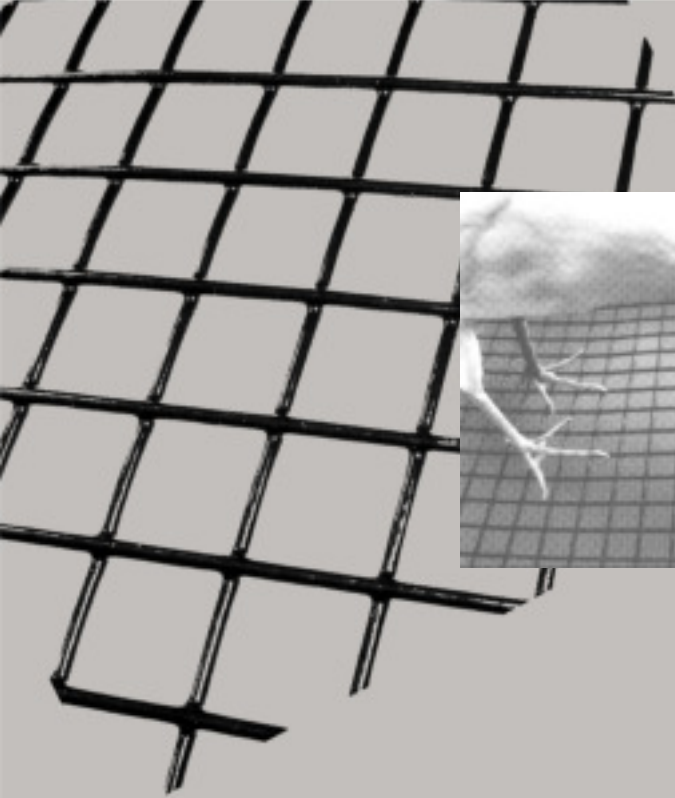

# SHEPHERD SIDE SCREEN WIRE

**20 Gauge, PVC Coated, 1" Hex Mesh**

Shepherd Side Screen Wire is PVC coated, 1" hex mesh wire available in 150' rolls of different widths.

While our fuse-bonded coating assures you years of corrosion resistant service, Shepherd Poultry Wire is designed for more than durable containment. This steel wire is also an effective protection against predators that can tear through plastic netting and eat into your profits.

In addition, its smooth snag-free surface extends curtain life and is easy to clean and maintain.

# SHEPHERD CAGE BOTTOM & EGG ROLLOUTS

Coated egg rollouts present a smooth surface that will reduce egg loss through checking or marking.