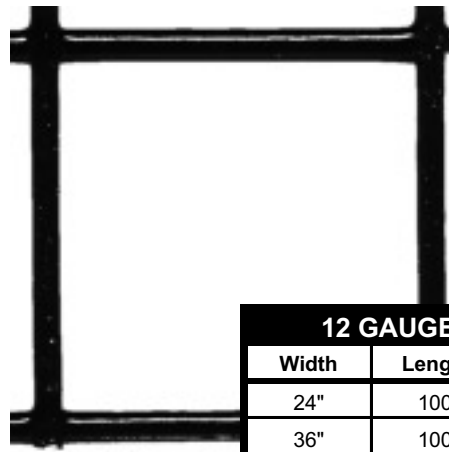

14 Gauge		
Width	Length	Roll Weight
18"	100'	74 lbs
24"	100'	99 lbs
30"	100'	123 lbs
36"	100'	148 lbs
48"	100'	193 lbs
60"	100'	241 lbs
72"	100'	289 lbs

1" Hex PVC Coated Mesh

20 Gauge (shown)		
Width	Length	Roll Weight
24"	150'	40 lbs
36"	150'	58 lbs
48"	150'	79 lbs
60"	150'	99 lbs
72"	150'	118 lbs

1-1/2" x 1-1/2" PVC Coated Mesh

12 Gauge (shown)		
Width	Length	Roll Weight
36"	100'	129 lbs
48"	100'	170 lbs
72"	100'	254 lbs

1" x 2" PVC Coated Mesh

14 Gauge (shown)		
Width	Length	Roll Weight
24"	100'	79 lbs
30"	100'	96 lbs
36"	100'	114 lbs
48"	100'	157 lbs
60"	100'	188 lbs
72"	100'	226 lbs

2" x 2" PVC Coated Mesh

12 GAUGE (shown)		
Width	Length	Roll Weight
24"	100'	67 lbs
36"	100'	99 lbs
48"	100'	131 lbs
60"	100'	163 lbs
72"	100'	195 lbs
14 GAUGE		
Width	Length	Roll Weight
36"	100'	58 lbs
48"	100'	77 lbs
60"	100'	95 lbs
72"	100'	114 lbs

2" x 1" PVC Coated Mesh

12 Gauge (shown)		
Width	Length	Roll Weight
18"	100'	102 lbs
24"	100'	151 lbs
30"	100'	200 lbs
36"	100'	250 lbs
48"	100'	300 lbs
14 Gauge		
Width	Length	Roll Weight
24"	100'	77 lbs
30"	100'	96 lbs
36"	100'	114 lbs
48"	100'	151 lbs
60"	100'	188 lbs
72"	100'	226 lbs