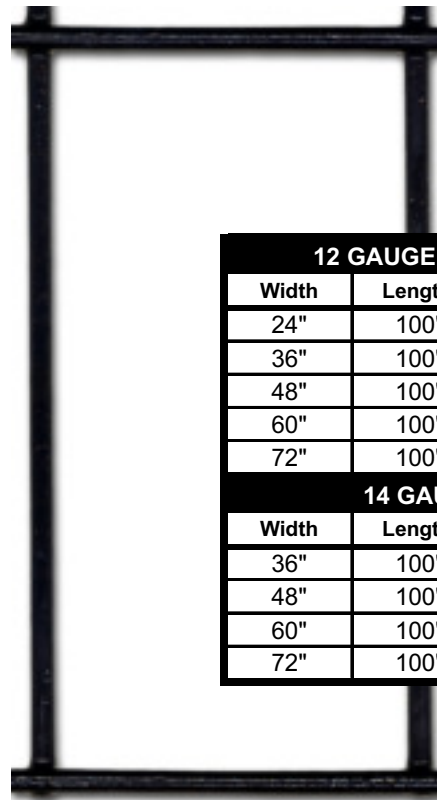

12 GAUGE (shown)		
Width	Length	Roll Weight
24"	100'	67 lbs
36"	100'	99 lbs
48"	100'	131 lbs
60"	100'	163 lbs
72"	100'	195 lbs
14 GAUGE		
Width	Length	Roll Weight
36"	100'	58 lbs
48"	100'	77 lbs
60"	100'	95 lbs
72"	100'	114 lbs

Additional meshes suggested for utility use not illustrated:

4" x 4" Mesh 12 Gauge
4" x 8" Mesh 12 & 14 Gauge

2" x 3" Mesh 11.5 Gauge with Crimp
2" x 4" Mesh 11.5 Gauge with Crimp