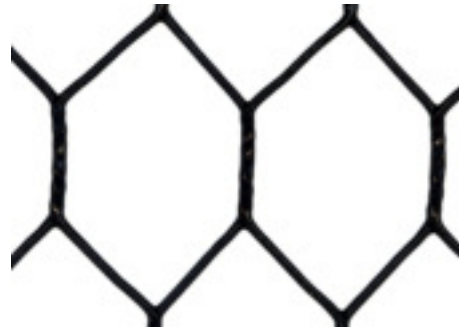

1/4" x 1/4" PVC Coated Mesh

23 Gauge (shown)		
Width	Length	Roll Weight
24"	100'	65 lbs
30"	100'	80 lbs
36"	100'	92 lbs
48"	100'	123 lbs

1/2" x 1/2" PVC Coated Mesh

16 Gauge (shown)		
Width	Length	Roll Weight
24"	100'	131 lbs
30"	100'	163 lbs
36"	100'	196 lbs
48"	100'	260 lbs

3/4" x 3/4" PVC Coated Mesh

14 Gauge (shown)		
Width	Length	Roll Weight
24"	100'	134 lbs
30"	100'	167 lbs
48"	100"	267 lbs

1" x 1" PVC Coated Mesh

12 Gauge (shown)		
Width	Length	Roll Weight
18"	100'	128 lbs
24"	100'	170 lbs
30"	100'	212 lbs
36"	100'	254 lbs
48"	100'	337 lbs

14 Gauge		
Width	Length	Roll Weight
18"	100'	74 lbs
24"	100'	99 lbs
30"	100'	123 lbs
36"	100'	148 lbs
48"	100'	193 lbs
60"	100'	241 lbs
72"	100'	289 lbs

1" Hex PVC Coated Mesh

20 Gauge (shown)		
Width	Length	Roll Weight
24"	150'	40 lbs
36"	150'	58 lbs
48"	150'	79 lbs
60"	150'	99 lbs
72"	150'	118 lbs