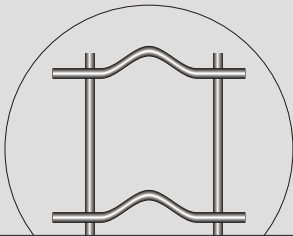

Quick Guide to Wire Gauges

23 Gauge Wire
Nominal diameter . . . . . 0.0258"
Nominal coating thickness . . . . . 0.015"

20 Gauge Wire
Nominal diameter . . . . . 0.034"
Nominal coating thickness . . . . . 0.015"

16 Gauge Wire
Nominal diameter . . . . . 0.0625"
Nominal coating thickness . . . . . 0.015"

14 Gauge Wire
Nominal diameter . . . . . 0.080"
Nominal coating thickness . . . . . 0.017"

12 Gauge Wire
Nominal diameter . . . . . 0.1055"
Nominal coating thickness . . . . . 0.020"

11.5 Gauge Wire
Nominal diameter . . . . . 0.113"
Nominal coating thickness . . . . . 0.020"

Optional crimp for greater flexibility available in select mesh sizes

Shepherd Fuse Bonded PVC-coated wire begins with high-quality galvanized steel wire which is twisted or welded into a tough, strong mesh. The mesh is then carefully cleaned and primed. The PVC coating is "fuse-bonded" to the heated wire mesh through a special, exacting process. This special process provides a strong, smooth, durable coating without pinholes or thin spots.

All meshes are shown approximate size. Mesh sizes listed are those most commonly used in these industries. Other mesh configurations, gauges and coil widths are available. In some cases, a minimum order quantity may be required.

Standard PVC color is black. Mesh may also be available in green, grey, orange, red, yellow, blue or additional colors. Mesh shown may be available galvanized only.