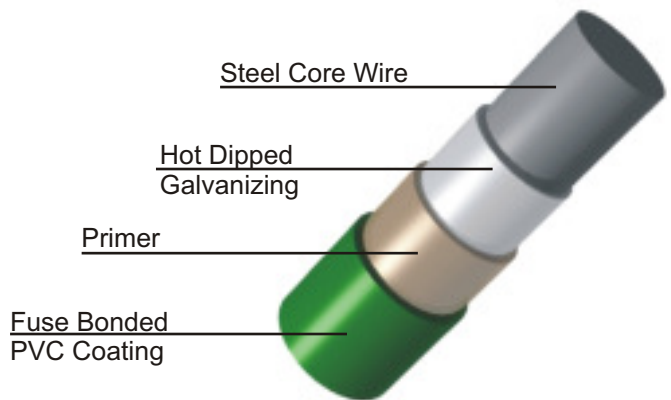

Typical Cross Section View Shepherd PVC Coated Wire